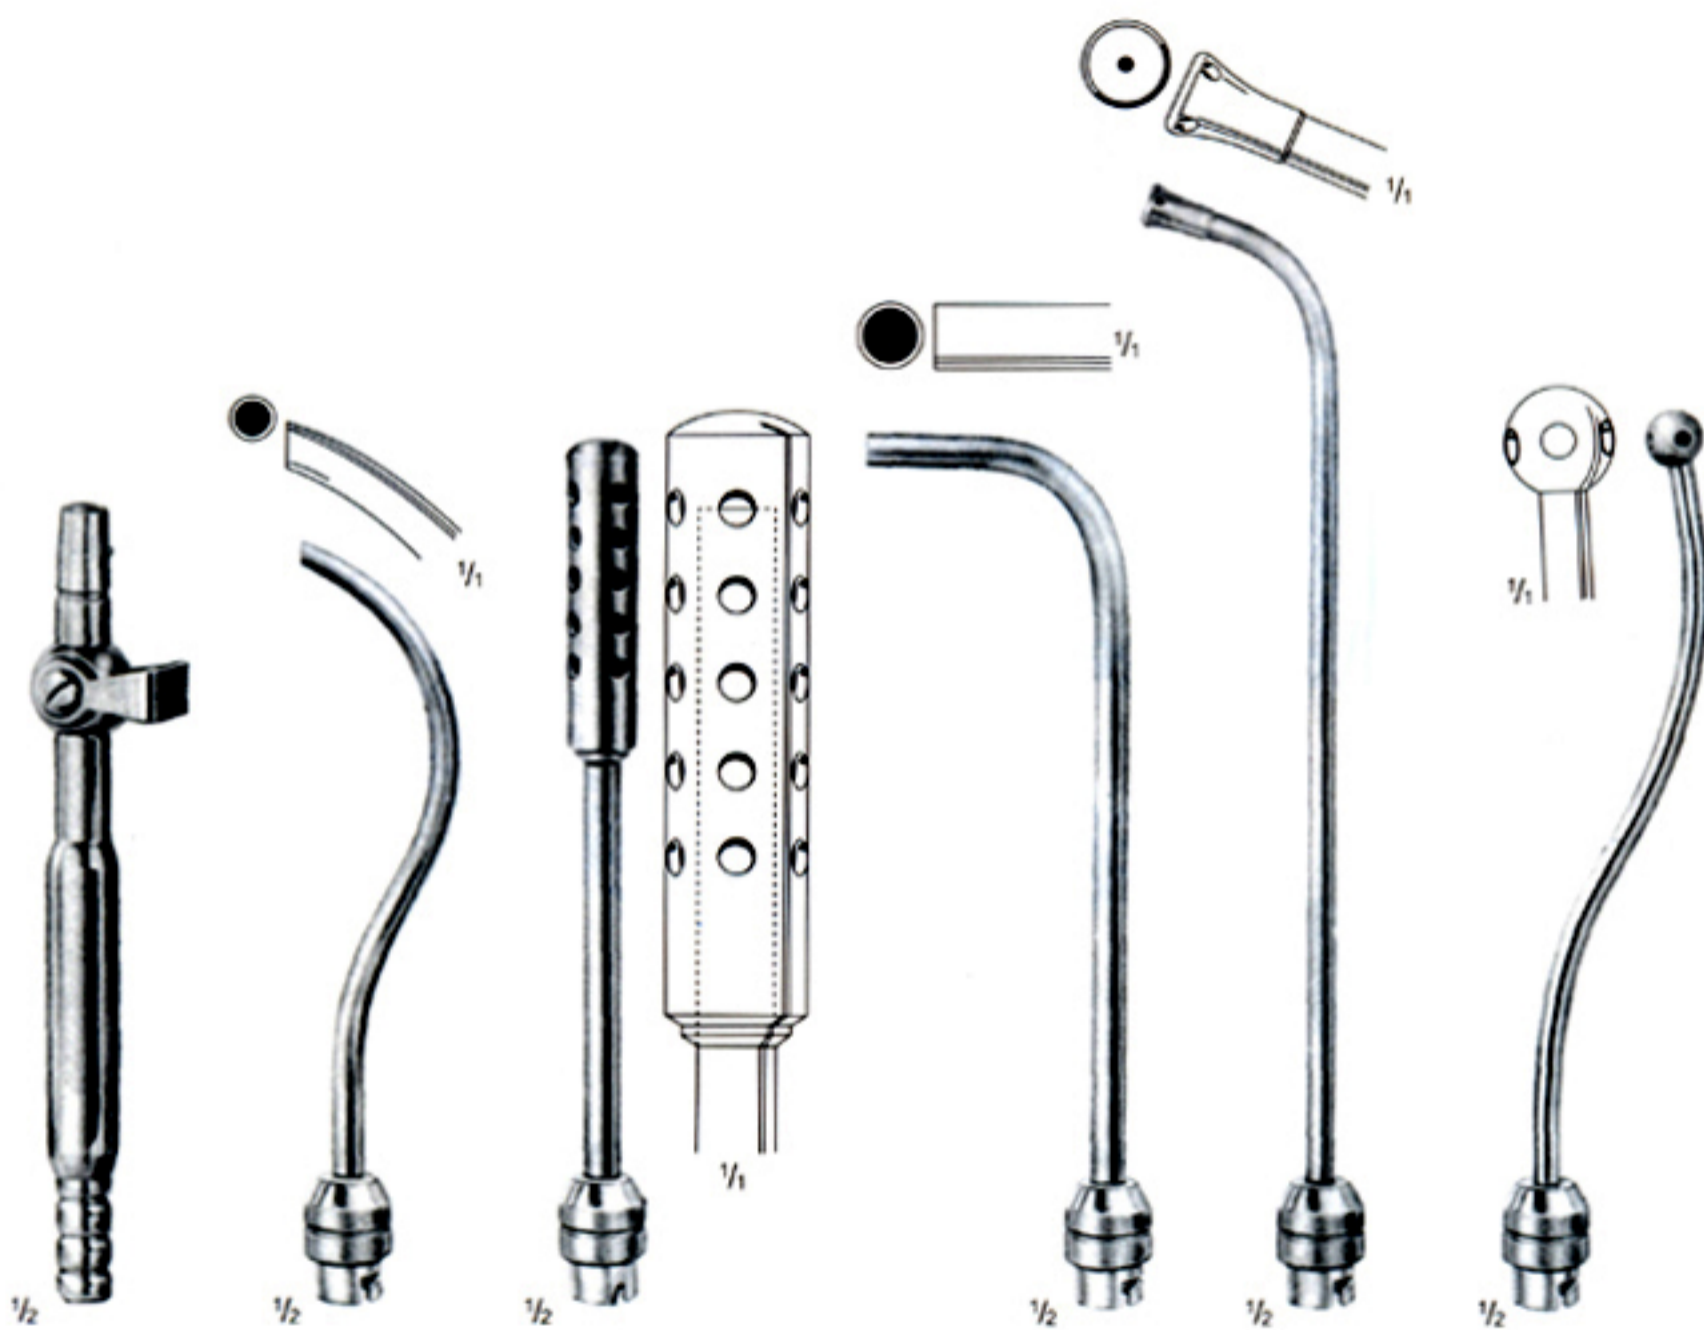

- 09-0008-01 - Irrigator for Microsurgery
- 09-0010-00 - Irrigator / Aspirator complete with cannula
- 09-0010-01 - Irrigator/Aspirator only
- 09-0011-01 - Suction and Irrigation, Cannula only

HEALTH BEAUTY SMILE

Suction Tubes

HIROSE
CORPORATION

Yankauer
09-0013-27
27 cm / 11"

Yankauer
09-0015-00
09-0015-15
27 cm / 11"
Fig. 0.3

HIROSE
CORPORATION

Suction Tubes

109

HEALTH BEAUTY SMILE

| | | | | | |
|---|--|--|--|--|--|
| | | 8 mm | 10 mm | 7 mm | 8 mm |
| | | | | | |
| 1/2 | 1/2 | 1/2 | 1/2 | 1/2 | 1/2 |
| Poole 09-0018-22 22 cm / 8 3/4", 10 mm (Charr. / Fr 30) | Poole 09-0019-22 22 cm / 8 3/4", 8 mm (Charr. / Fr 23) | Cooley 09-0021-35 35 cm / 14" | Cooley 09-0023-31 31 cm / 12 1/2" | Cooley 09-0023-30 30 cm / 12" | Cooley 09-0023-33 30 cm / 13 1/4" |