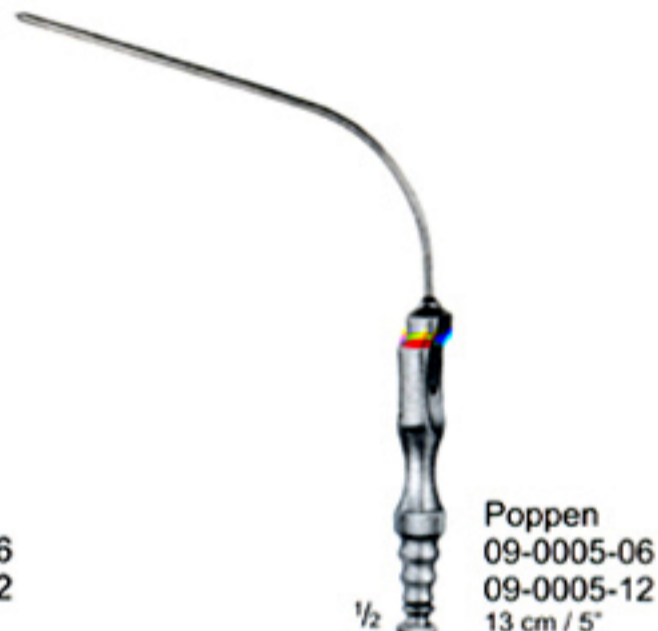

09-0001-25

Suction Tubes

HIROSE
CORPORATION

Charr./Fr.
6 09-0003-06
8 09-0003-08
10 09-0003-10
12 09-0003-12

Charr./Fr.
6 09-0005-06
8 09-0005-08
10 09-0005-10
12 09-0005-12