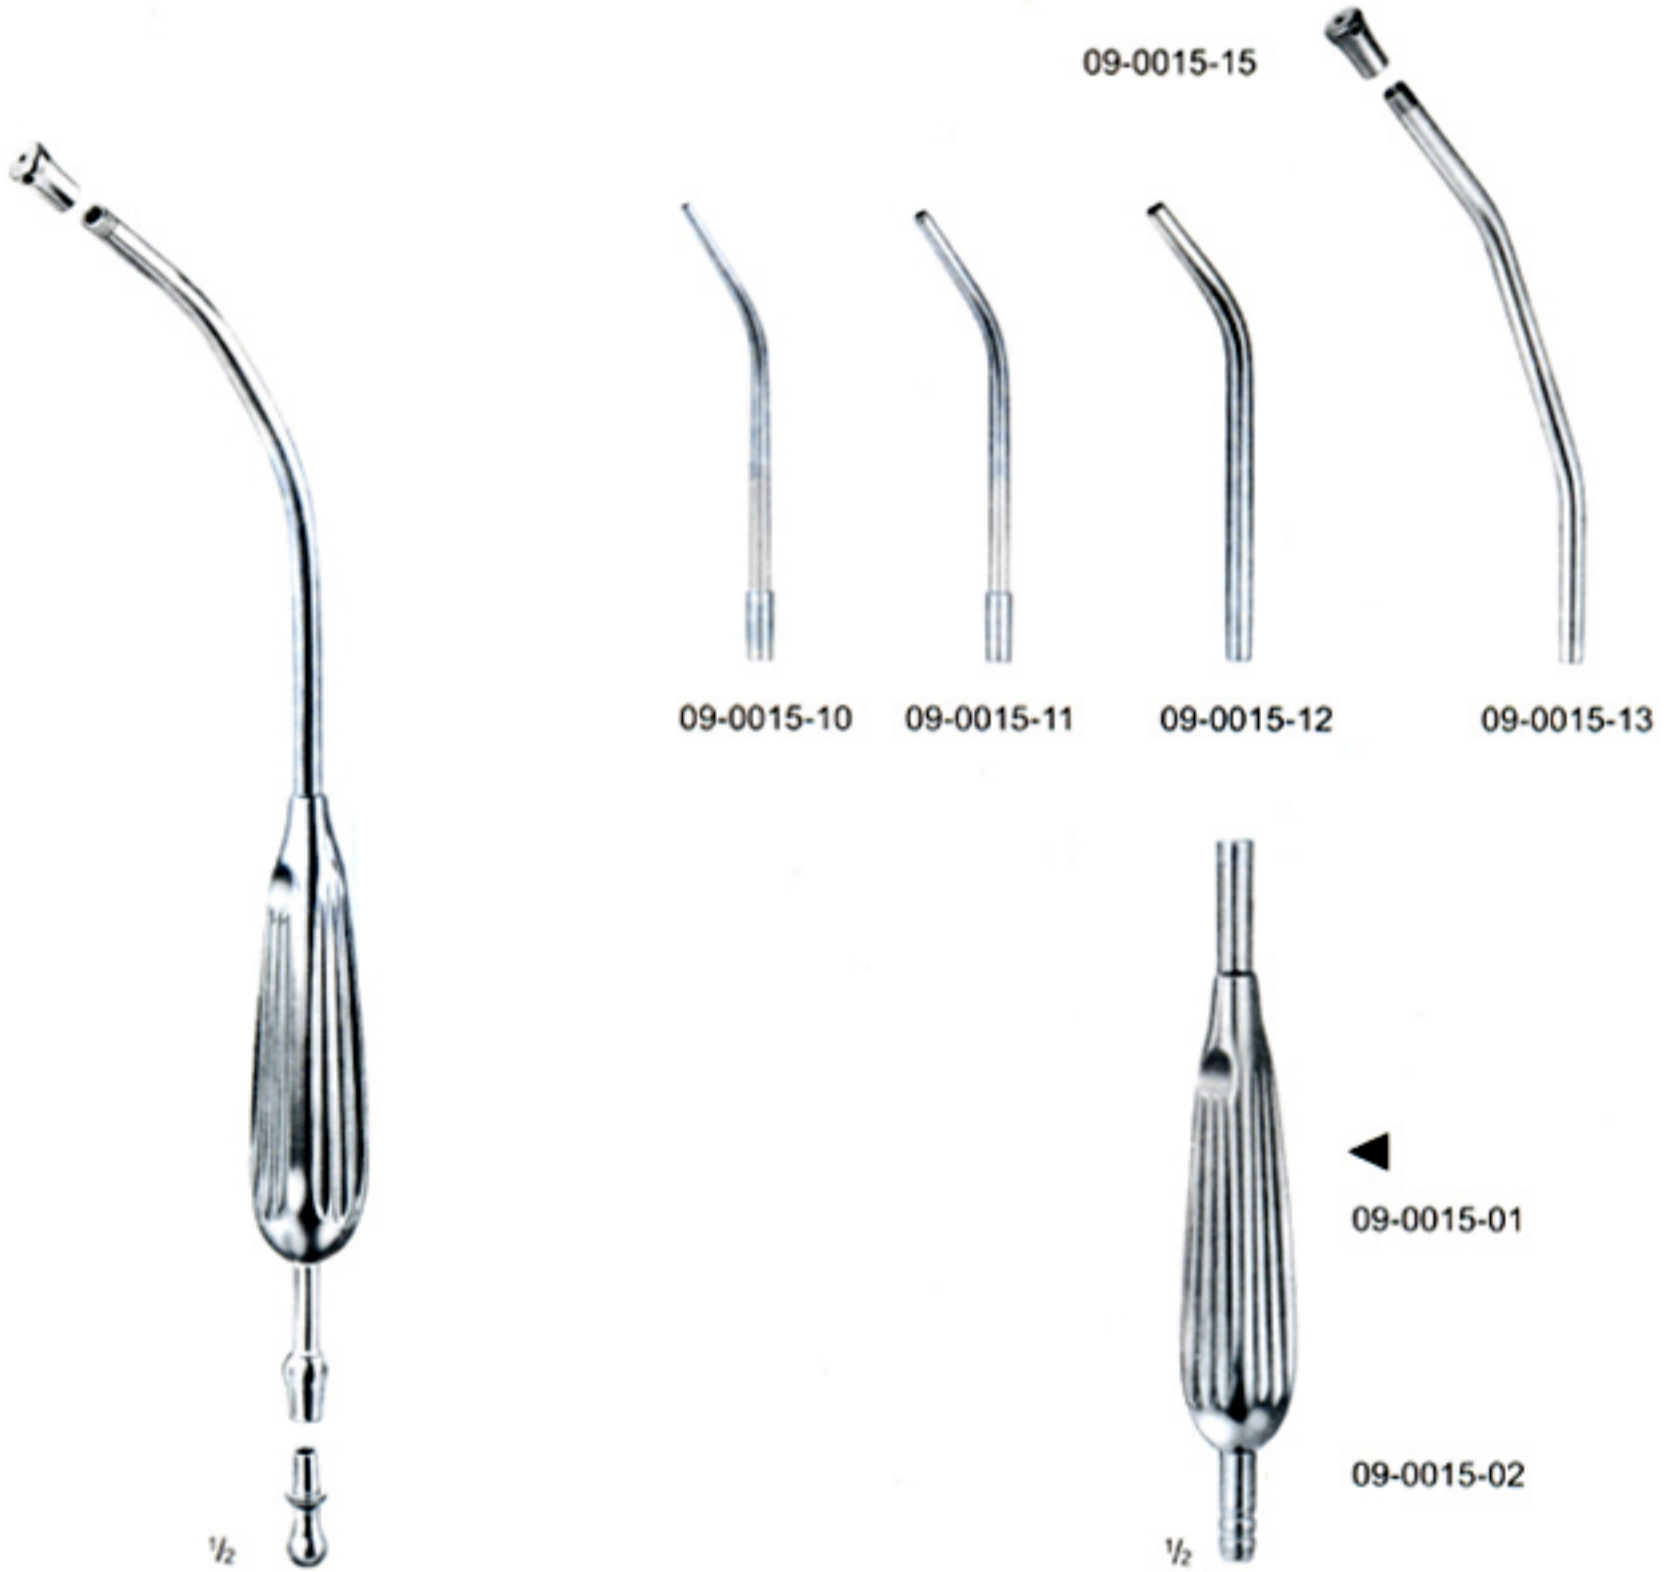

Suction Tubes

HIROSE
CORPORATION