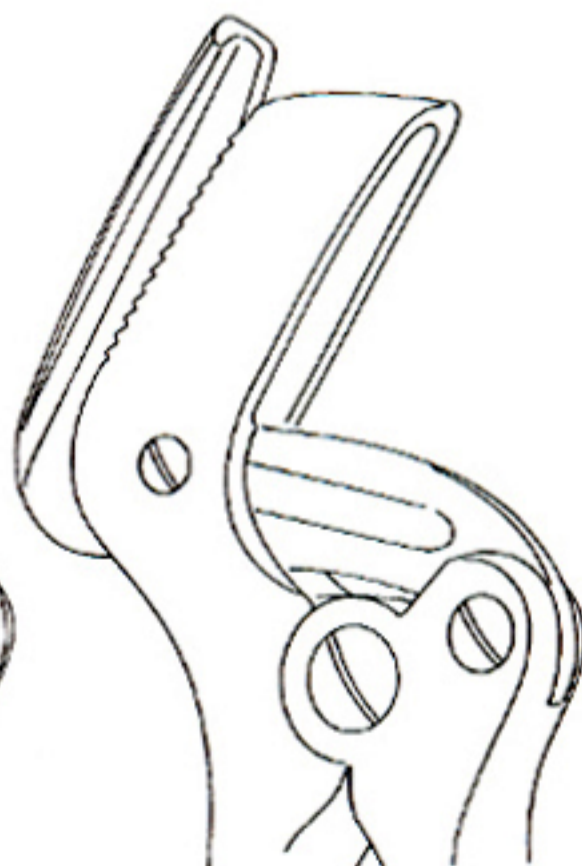

HIROSE
CORPORATION

124

HIROSE
CORPORATION

Plaster of Paris Shears
Bandage Scissors

124

blade with saw edges

Brun's
24-0001-01
24 cm / 9 1/2"

Stille- Mod. Medident
24-0002-23 - 24-0002-37

24-0002-23
23 cm / 9"

24-0002-26
26 cm / 10 1/4"

24-0002-37
37 cm / 14 1/2"

HEALTH BEAUTY SMILE

Plaster of Paris Knives, Saws

HIROSE
CORPORATION

Engel
24-0003-01

Hopkins
24-0003-02
20 cm / 8"

Esmarch
24-0003-03
18 cm / 7"

Reiner
24-0003-04
18.5 cm / 7 1/4"

Mod. Medident
24-0003-05
21 cm / 8 1/2"

HIROSE
CORPORATION

Plaster Cast Instruments

124

24-0004-18
18 cm / 7"

24-0004-24
24 cm / 9 1/2"

Wolff
24-0004-18 - 24-0004-24

Hermann
24-0005-01
48 cm / 19"

Hennig
24-0005-02
28 cm / 11"

Quatro
24-0005-03
22 cm / 8 1/2"

HEALTH BEAUTY SMILE