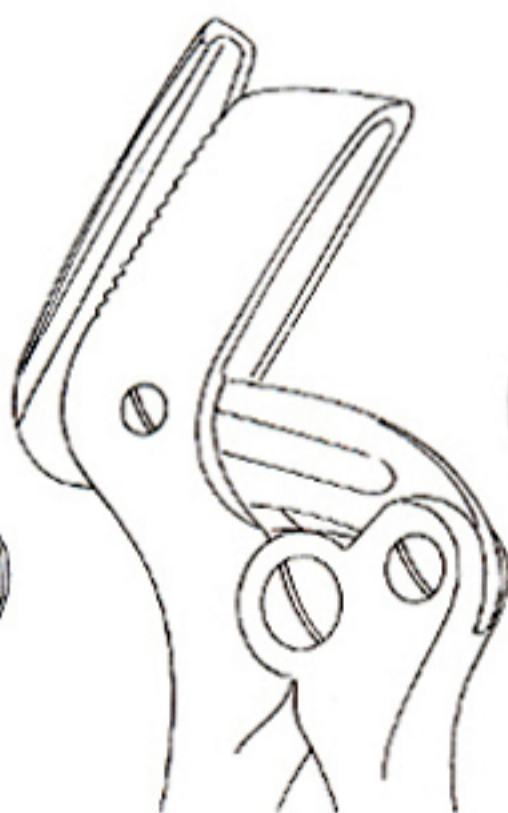

HIROSE
CORPORATION

124

HIROSE
CORPORATION

Plaster of Paris Shears
Bandage Scissors

124

blade with saw edges

Brun's
24-0001-01
24 cm / 9 1/2"

Stille- Mod. Medident
24-0002-23 - 24-0002-37

24-0002-23
23 cm / 9"

24-0002-26
26 cm / 10 1/4"

24-0002-37
37 cm / 14 1/2"

HEALTH BEAUTY SMILE

Plaster of Paris Knives, Saws

HIROSE
CORPORATION

Engel
24-0003-01

Hopkins
24-0003-02
20 cm / 8"

Wolff
24-0004-18 - 24-0004-24

Hermann
24-0005-01
48 cm / 19"

Hennig
24-0005-02
28 cm / 11"

Quatro
24-0005-03
22 cm / 8 1/2"

HEALTH BEAUTY SMILE