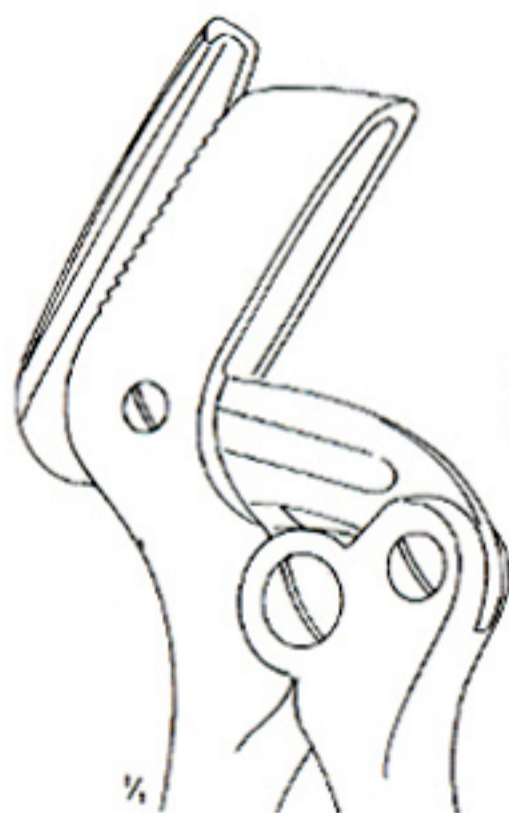

HIROSE
CORPORATION

124

HIROSE
CORPORATION

Plaster of Paris Shears
Bandage Scissors

124

blade with saw edges

Brun's
24-0001-01
24 cm / 9 1/2"

Stille- Mod. Medident
24-0002-23 - 24-0002-37

24-0002-23
23 cm / 9"

24-0002-26
26 cm / 10 1/4"

24-0002-37
37 cm / 14 1/2"

HEALTH BEAUTY SMILE

Plaster of Paris Knives, Saws

HIROSE
CORPORATION

Engel
24-0003-01

Hopkins
24-0003-02
20 cm / 8"

Wolff
24-0004-18 - 24-0004-24

Hermann
24-0005-01
48 cm / 19"

Hennig
24-0005-02
28 cm / 11"

Quatro
24-0005-03
22 cm / 8 1/2"

HEALTH BEAUTY SMILE